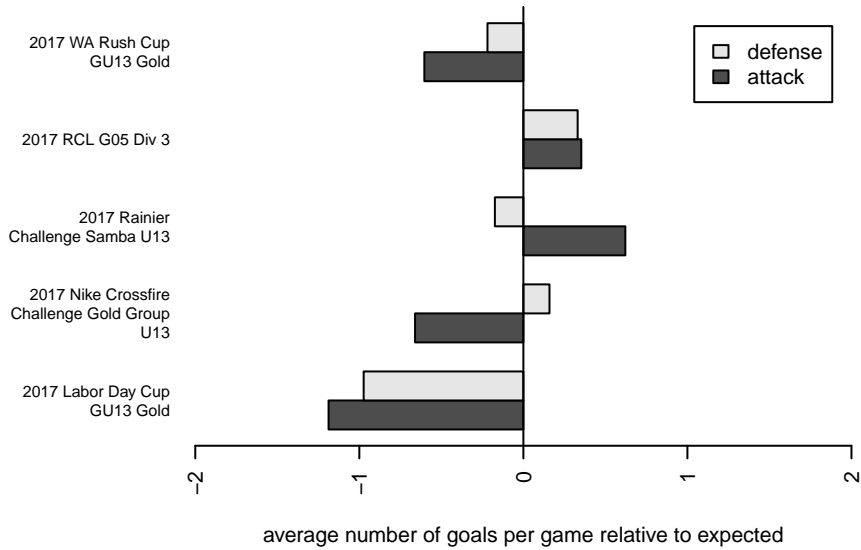

Performance relative to 13 month average