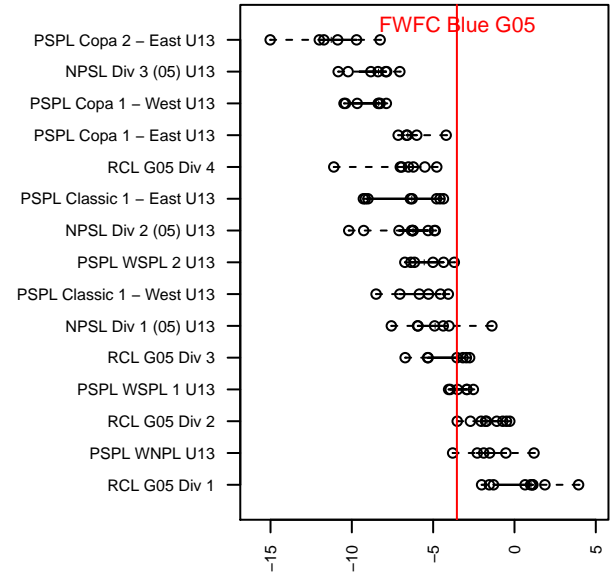

**attack and defense rating
relative to others at age
and all opponents in last 13 months**