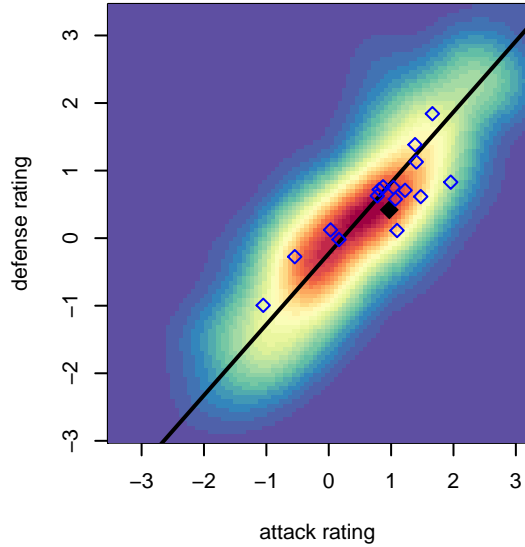

**attack and defense rating
relative to others at age
and all opponents in last 13 months**