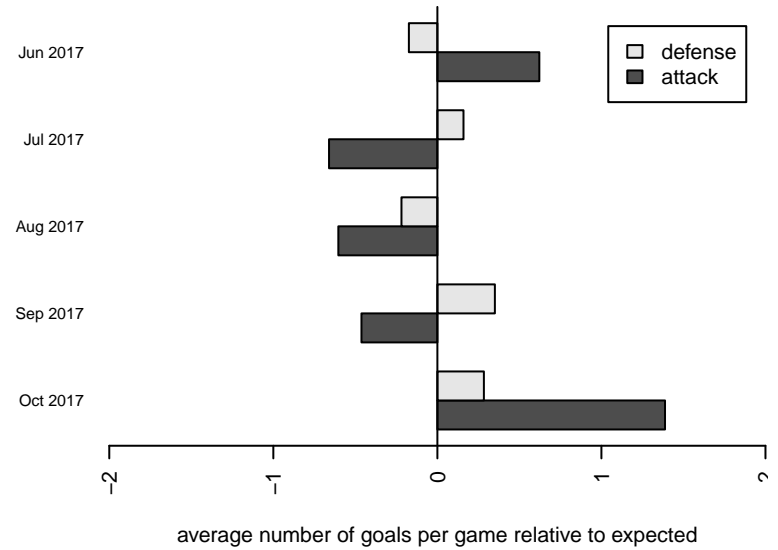

Performance relative to 13 month average