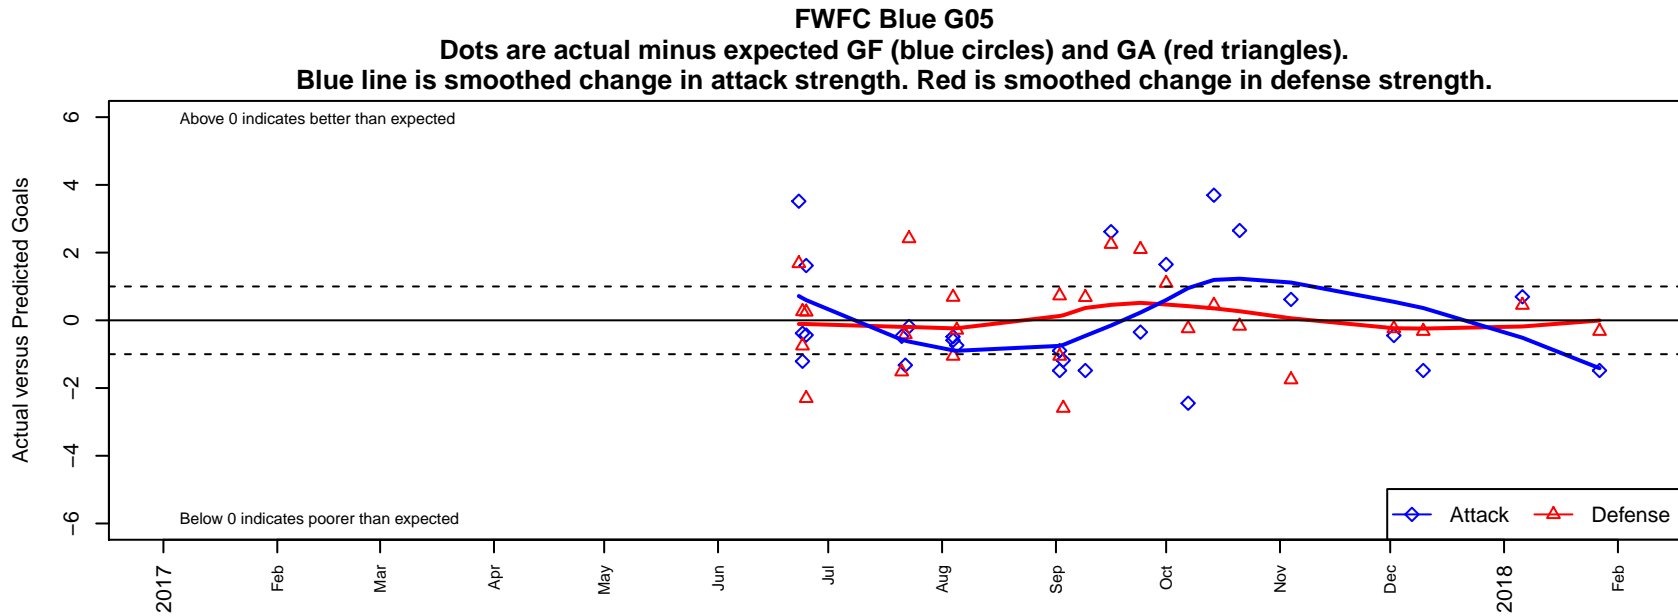

**attack and defense variance (black dot)
relative to other teams
and top 10 in region**

**attack and defense rating
relative to others at age
and all opponents in last 13 months**

FWFC Blue G05

Federal Way FC
Federal Way, WA
G05 total strength=1000
attack=2.64 defense=1.52
fall league = RCL G05 Div 3

alt names used:
FWFC G05 Blue
FWFC G05 Blue
FWFC G05 Blue (A)
FWFC GO5 BLUE
FWFC GO5 BLUE (WA)

Venues played:
2017 Rainier Challenge Samba U13
2017 Nike Crossfire Challenge Gold Group U13
2017 WA Rush Cup GU13 Gold
2017 Labor Day Cup GU13 Gold
2017 RCL G05 Div 3