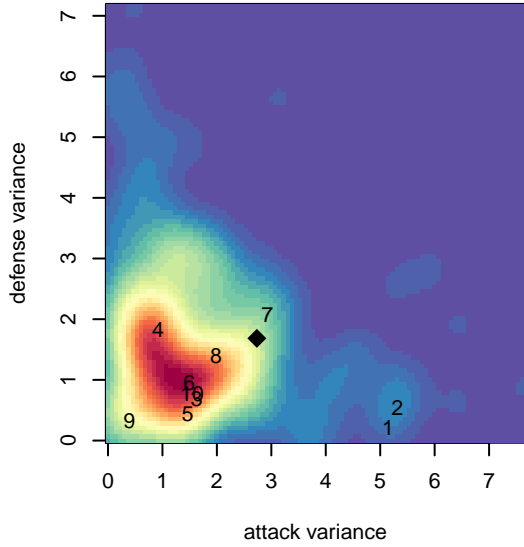

**attack and defense variance (black dot)
relative to other teams
and top 10 in region**